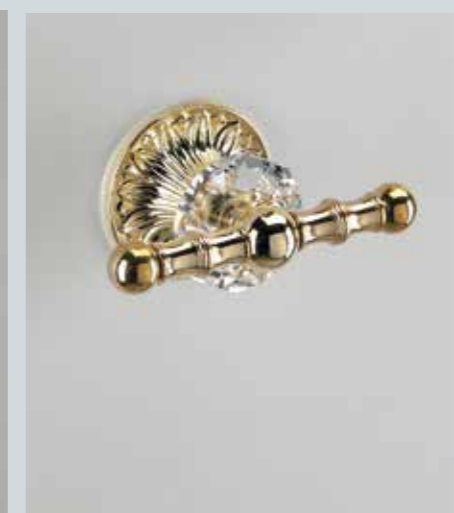

Art. BA112
H 7 cm L 13 cm Sp 8 cm