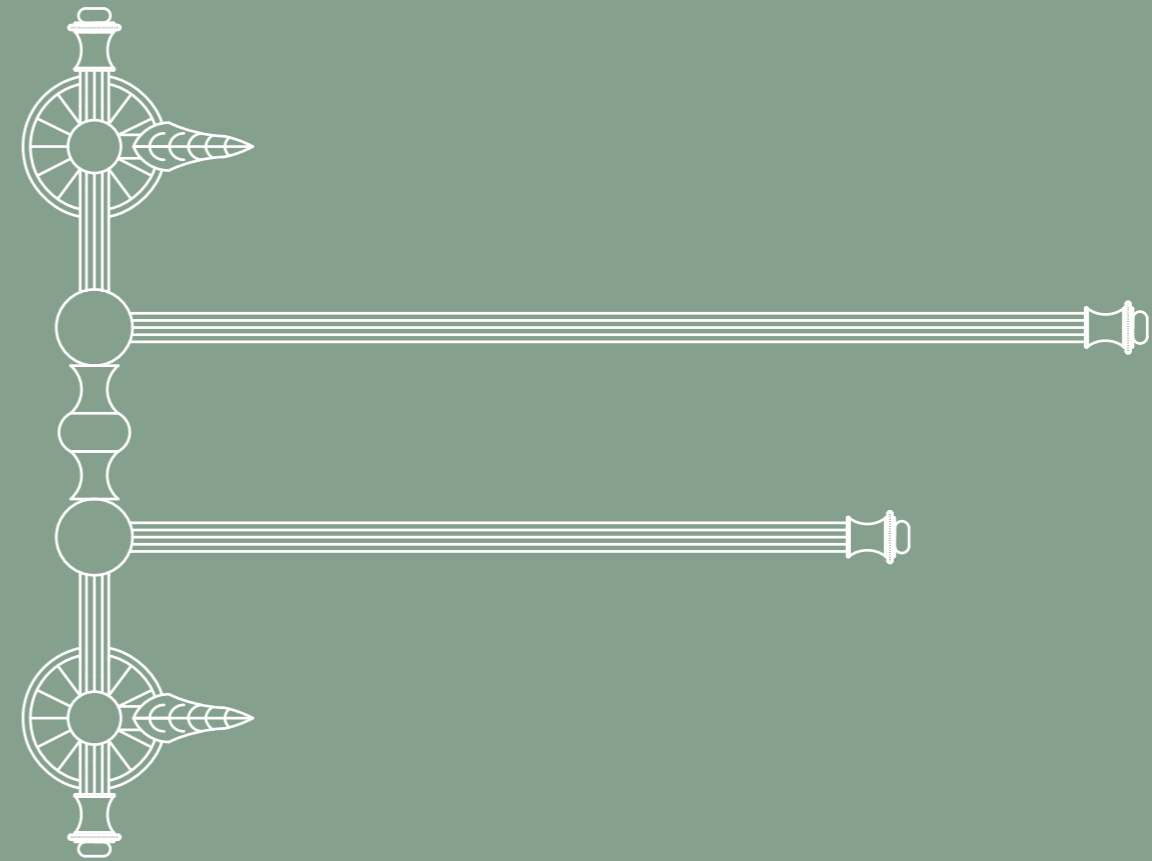

Art. BA142
H 30 cm L 45 cm Sp 5 cm