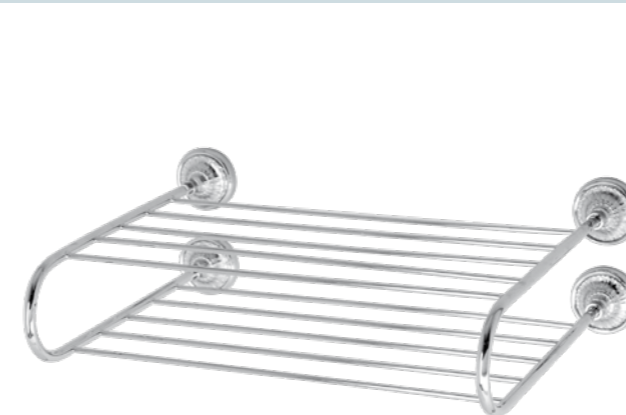

Art. BA306
H 14 cm L 45 cm Sp 32 cm