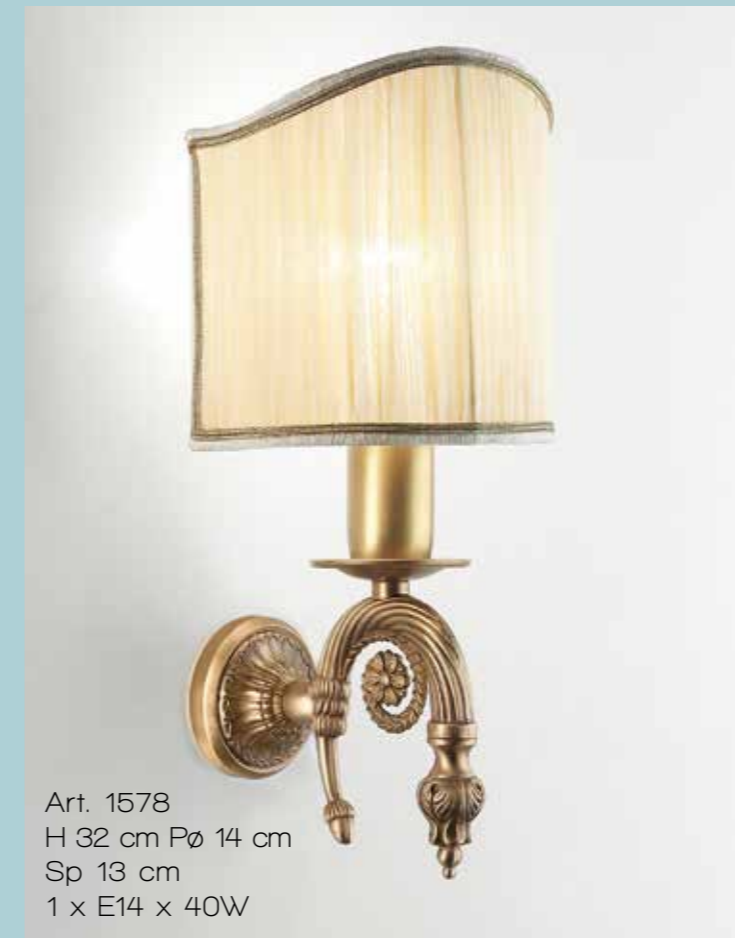

Art. BA106  
H 107 cm L 45 cm

Art. BA101  
H 6 cm L 24 cm Sp 12 cm

Art. BA104  
H 6 cm L 13 cm Sp 8 cm

Art. BA103  
ø 21 cm Sp 8 cm

Art. BA107  
H 48 cm ø 14 cm

# Set Acqua Marina

Ottone oro vecchio / Old-gold brass

Art. BA136  
H 10 cm L 55 cm Sp 12 cm

Art. BA135  
H 85 cm L 60x30 cm

Art. BA134  
H 9 cm L 23 cm Sp 13 cm

Art. BA133  
H 9 cm L 12 cm Sp 13 cm

Art. 1578  
H 32 cm Pø 14 cm  
Sp 13 cm  
1 x E14 x 40W

Art. BA290  
specchio  
H 100x61 cm  
L tot. 80 cm

Art. BA131  
ø 21 cm Sp 13 cm

Art. BA128  
H 48 cm ø 14 cm

# Set Smeraldo

Ottone oro vecchio / Old-gold brass

Art. BA138  
H 6 cm L 50 cm Sp 9 cm

Art. BA142  
H 30 cm L 45 cm Sp 5 cm

Art. BA144  
H 48 cm ø 14 cm

Art. BA141  
H 6 cm L 22 cm Sp 15 cm

Art. BA140  
ø 6 cm Sp 5 cm